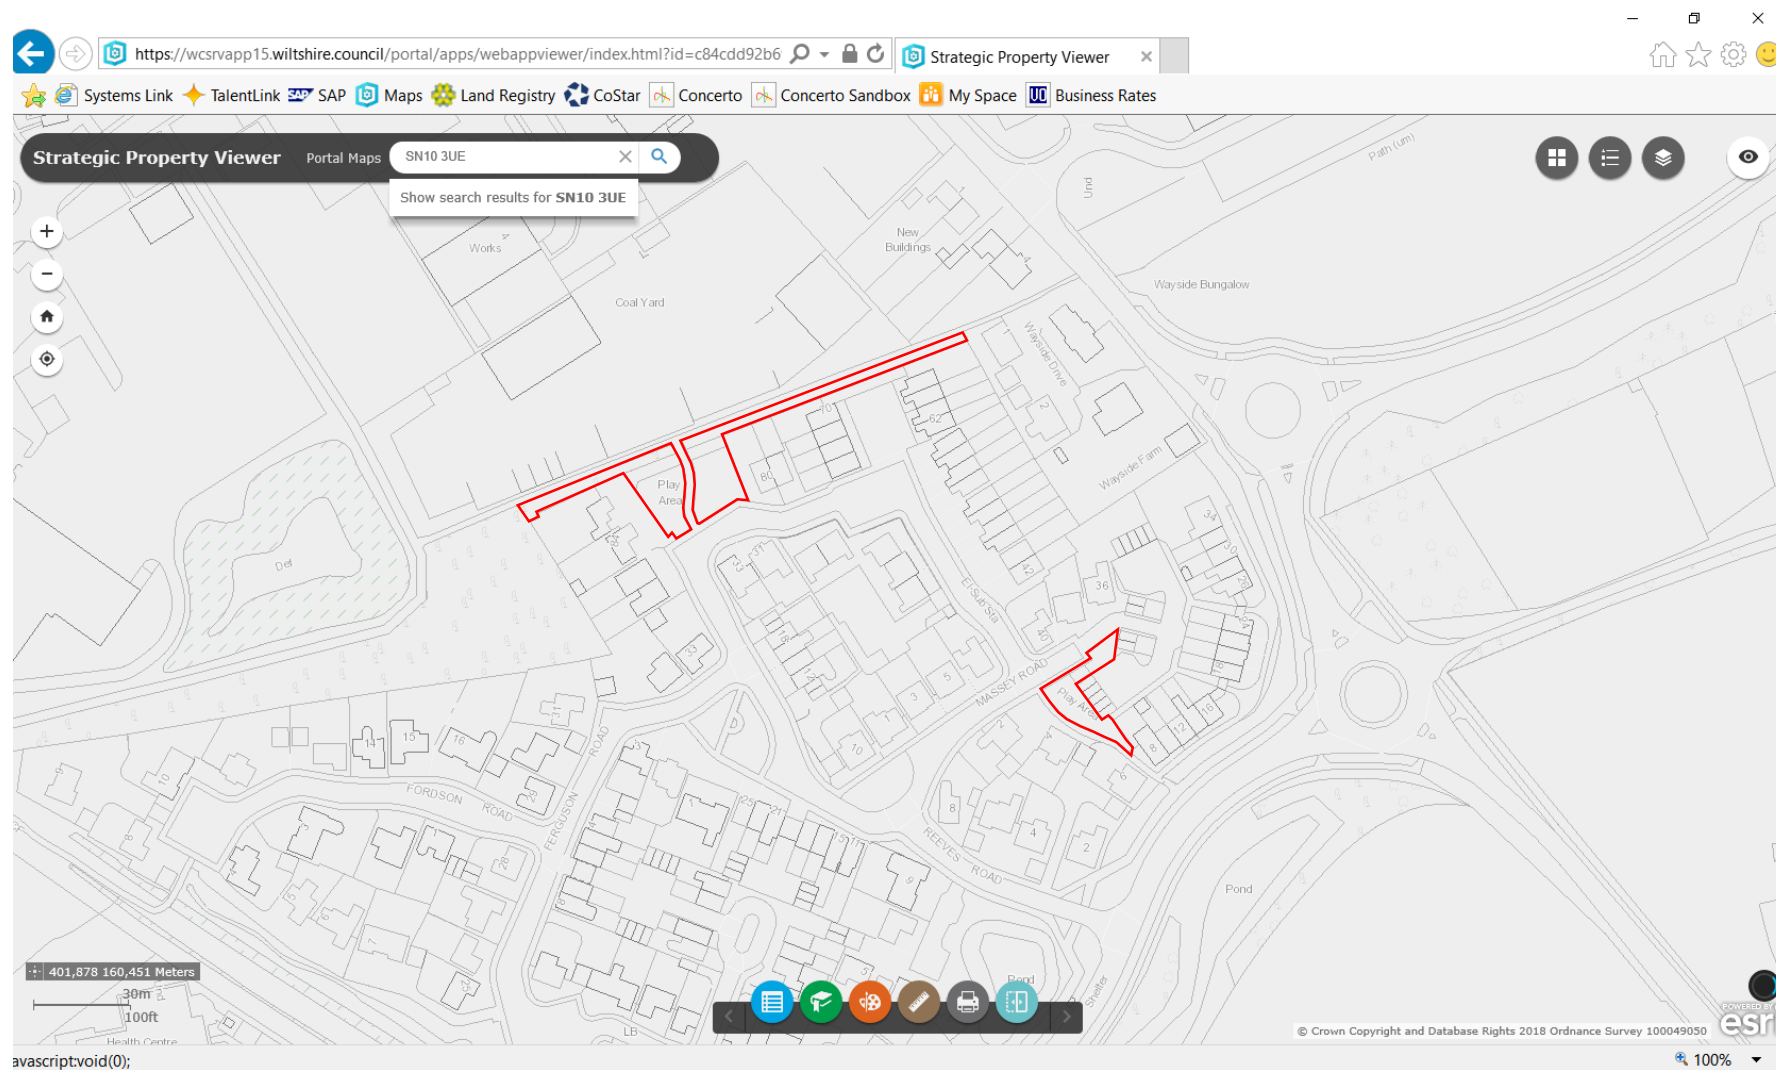

# Massey Road

avascriptvoid(0);

Draft transfer plan  
Sept 18  
For indication only

# Palmer Road 1

Draft transfer plan  
Sept 18  
For indication only

# Quakers Road 1

Draft transfer plan  
Sept 18  
For indication only

# White Horse Way

Draft transfer plan  
Sept 18  
For indication only