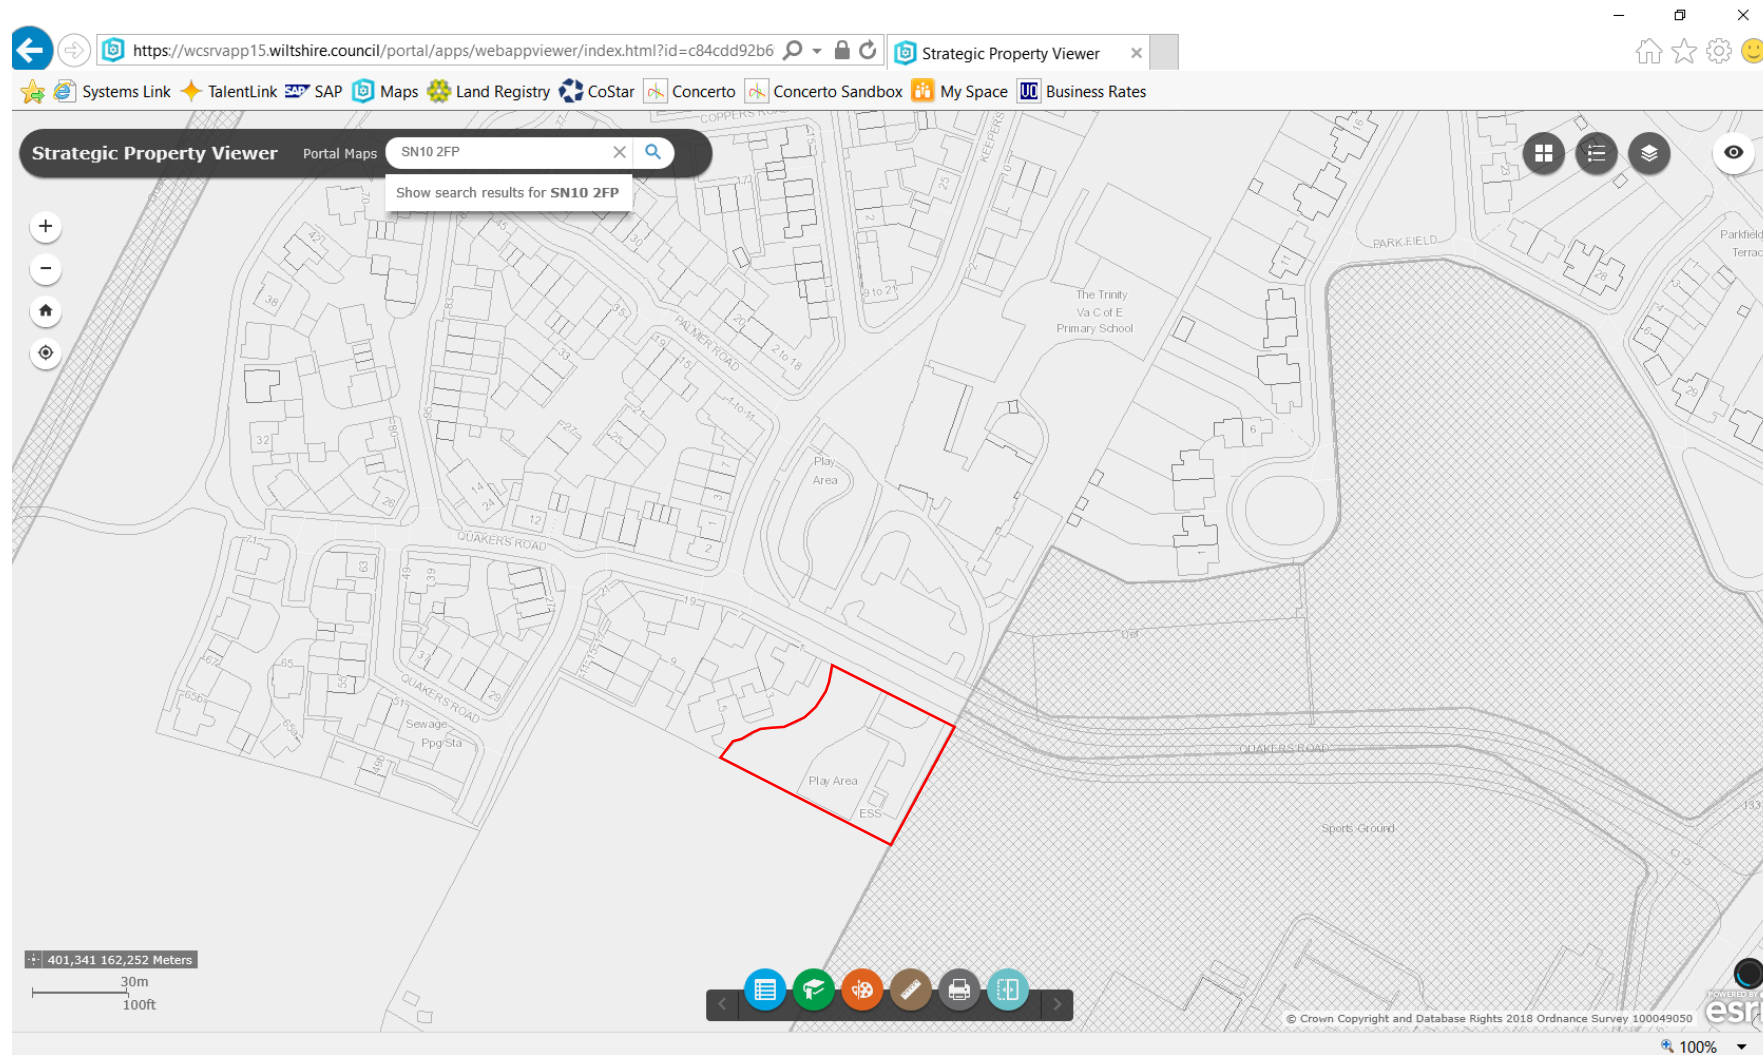

Quakers Road 1

Draft transfer plan
Sept 18
For indication only